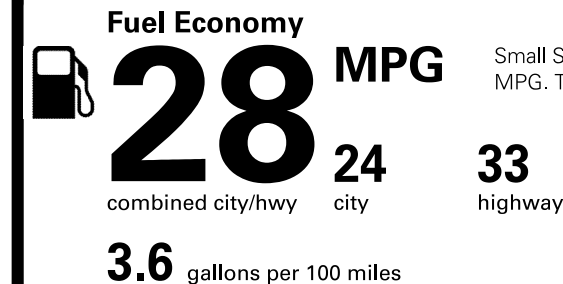

Destination Charge \$850.00

Total Price: \$28,590.00

Fuel, license, title fees, taxes and dealer-installed accessories are not included.

Who better to get you into a Volkswagen than us?

This vehicle is equipped with bumpers that can withstand an impact of 2.5 miles per hour with no damage to the vehicle's body and safety systems, although the bumper and related components may sustain damage. The bumper system on this vehicle conforms to the current Federal bumper standard of 2.5 miles per hour.

EPA DOT Fuel Economy and Environment

Gasoline Vehicle

Small Station Wagons range from 22 to 119 MPG. The best vehicle rates 136 MPGe.

You save **\$250** in fuel costs over 5 years compared to the average new vehicle.