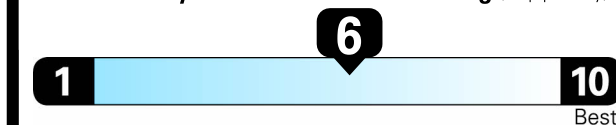

Fuel Economy & Greenhouse Gas Rating (tailpipe only)