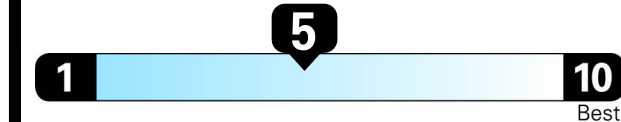

Destination Charge **$820.00**

Total Price: $40,195.00

Fuel, license, title fees, taxes and dealer-installed accessories are not included.

This vehicle is equipped with bumpers that can withstand an impact of 2.5 miles per hour with no damage to the vehicle's body and safety systems, although the bumper and related components may sustain damage. The bumper system on this vehicle conforms to the current Federal bumper standard of 2.5 miles per hour.

PARTS CONTENT INFORMATION

FOR VEHICLES IN THIS CARLINE:	FOR THIS VEHICLE:
U.S./CANADIAN	FINAL ASSEMBLY POINT:
PARTS CONTENT: 1%	WOLFSBURG, GERMANY
MAJOR SOURCES OF FOREIGN	COUNTRY OF ORIGIN:
PARTS CONTENT:	ENGINE: HUNGARY
GERMANY: 39%	TRANSMISSION:
HUNGARY: 20%	GERMANY

NOTE: PARTS CONTENT DOES NOT INCLUDE FINAL ASSEMBLY, DISTRIBUTION OR OTHER NON-PARTS COSTS.

EPA DOT Fuel Economy and Environment

Gasoline Vehicle

Fuel Economy
25 MPG
combined city/hwy
22 city
31 highway
4 gallons per 100 miles

Compact Cars range from 14 to 116 MPG. The best vehicle rates 119 MPGe.

You spend $1,500

more in fuel costs over 5 years compared to the average new vehicle.

Annual fuel cost $1,700

Fuel Economy & Greenhouse Gas Rating (tailpipe only)