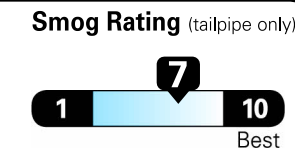

This vehicle emits 382 grams of CO₂ per mile. The best emits 0 grams per mile (tailpipe only). Producing and distributing fuel also create emissions; learn more at fuel economy.gov.

Actual results will vary for many reasons, including driving conditions and how you drive and maintain your vehicle. The average new vehicle gets 27 MPG and costs $6,750 to fuel over 5 years. Cost estimates are based on 15,000 miles per year at $2.40 per gallon. MPGe is miles per gasoline gallon equivalent. Vehicle emissions are a significant cause of climate change and smog.

fuel economy.gov

Calculate personalized estimates and compare vehicles