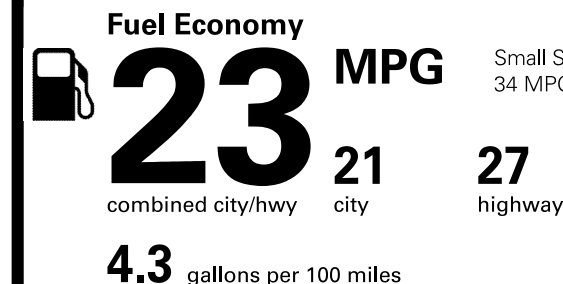

- No Charge
- No Charge
- \$1,200.00
- \$235.00
- \$200.00
- \$85.00
- No Charge
- No Charge
- \$150.00

Destination Charge **\$995.00**

Total Price: \$30,615.00

Fuel, license, title fees, taxes and dealer-installed accessories are not included.

EPA DOT Fuel Economy and Environment

Gasoline Vehicle

Small Sport Utility Vehicles range from 18 to 34 MPG. The best vehicle rates 136 MPGe.

You spend \$1,000
more in fuel costs over 5 years compared to the average new vehicle.