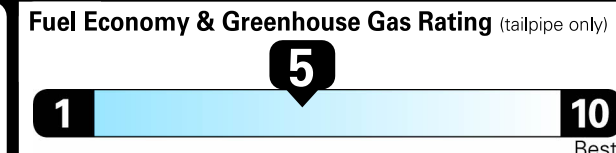

This vehicle emits 382 grams of CO₂ per mile. The best emits 0 grams per mile (tailpipe only). Producing and distributing fuel also create emissions; learn more at fuel economy.gov.

Actual results will vary for many reasons, including driving conditions and how you drive and maintain your vehicle. The average new vehicle gets 27 MPG and costs $6,750 to fuel over 5 years. Cost estimates are based on 15,000 miles per year at $2.40 per gallon. MPGe is miles per gasoline gallon equivalent. Vehicle emissions are a significant cause of climate change and smog.

fuel economy.gov

Calculate personalized estimates and compare vehicles

SOLD TO: 426078
DIRITO BROS WALNUT CREEK VOLKSWAGEN
2020 N MAIN ST
WALNUT CREEK, CA 94596

SHIP TO: 426078
DIRITO BROS WALNUT CREEK VOLKSWAGEN
2020 N MAIN ST
WALNUT CREEK, CA 94596

Port of Entry: BENICIA
VIN: 3VV2B7AX6JM205989

GOVERNMENT 5-STAR SAFETY RATINGS

Overall Vehicle Score Not Rated ▲

Based on the combined ratings of frontal, side and rollover. Should ONLY be compared to other vehicles of similar size and weight. ▲ Safety Concerns: Visit www.safercar.gov or call 1-888-327-4236 for more details.

Crash	Driver Passenger	Not Rated
Frontal		Not Rated
Side	Front Seat	★★★★★ ▲
Crash	Rear Seat	★★★★★
Rollover		★★★★★

Star ratings range from 1 to 5 stars (★★★★★) with 5 being the highest. Source: National Highway Traffic Safety Administration (NHTSA). www.safercar.gov or 1-888-327-4236