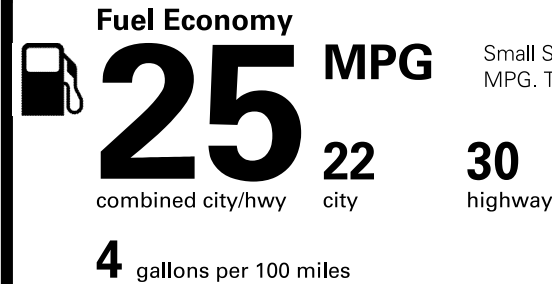

Destination Charge **\$820.00**

Total Price: \$32,515.00

Fuel, license, title fees, taxes and dealer-installed accessories are not included.

PARTS CONTENT INFORMATION

FOR VEHICLES IN THIS CARLINE:	FOR THIS VEHICLE:
U.S./CANADIAN	FINAL ASSEMBLY POINT:
PARTS CONTENT: 8%	PUEBLA, MEXICO
MAJOR SOURCES OF FOREIGN	COUNTRY OF ORIGIN:
PARTS CONTENT:	ENGINE: MEXICO
MEXICO: 34%	TRANSMISSION:
GERMANY: 32%	GERMANY

NOTE: PARTS CONTENT DOES NOT INCLUDE FINAL ASSEMBLY, DISTRIBUTION OR OTHER NON-PARTS COSTS.

EPA DOT Fuel Economy and Environment

Gasoline Vehicle

Small Station Wagons range from 20 to 105 MPG. The best vehicle rates 119 MPGe.