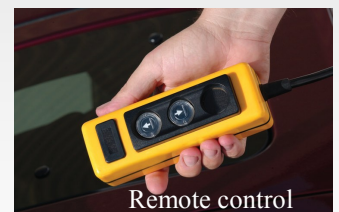

Never unload your truck by hand again. The hydraulically-operated OCF Dumper unloads your contents with the push of a button. In less than 30 seconds, 5200lbs or two cubic yards of material is unloaded with absolutely no manual labour! The ideal solution for firewood, topsoil, gravel, mulch, grain, or whatever needs to be dumped.

The OCF Dumper is EZ to install, EZ to use, EZ to buy, and EZ on the pocketbook.

STANDARD FEATURES

- Power Up and Gravity Down
- 12v Single Action Pump
- Hauls up to 5200 Pounds
- 10 Gauge Steel Floor
- 12 Gauge Steel Sides
- 2 Bolt Clamp Downs
- Stake Pockets
- Single Mounted Hoist and Pump
- Dual Action Removable Tailgate
- Remote Control
- Thread and Grease Fittings on Pivots
- Durable Powder-coat Finish

Side Extenders

Tarp Kit & Cab Protector

Double Acting Tailgate

12v Electric Pump

Cylinder

Remote control