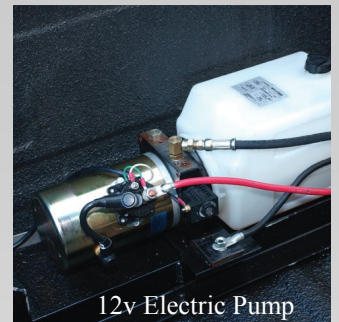

5200 Lbs. Payload Capacity

Specifications

Bed Floor Size: Inside Dim.	48.5" x 96"
Overall Measurement	72" x 96.5"
Payload Capacity	5,200 lbs
Unit Weight	860 lbs
Volume Capacity	2 cubic yards
Cycle Up Time: Loaded	30 seconds
Dump Angle	47 degrees
Frame Construction	Hot Rolled Steel C Channel
Side Steel	12 gauge
Deck Steel	10 gauge
Tailgate	Dual acting-removable
Energy Source	Vehicle (12volt)
Cylinder	Hoist and hydraulic pump
Hydraulics	Power up / Gravity down
Remote Control	Standard
Expansion Features	8 stake pockets
Lubrication	Grease fittings on pivots
Installation	2 bolt-down clamps
Standard Color	Black (Other colors available)
Warranty	1 Year