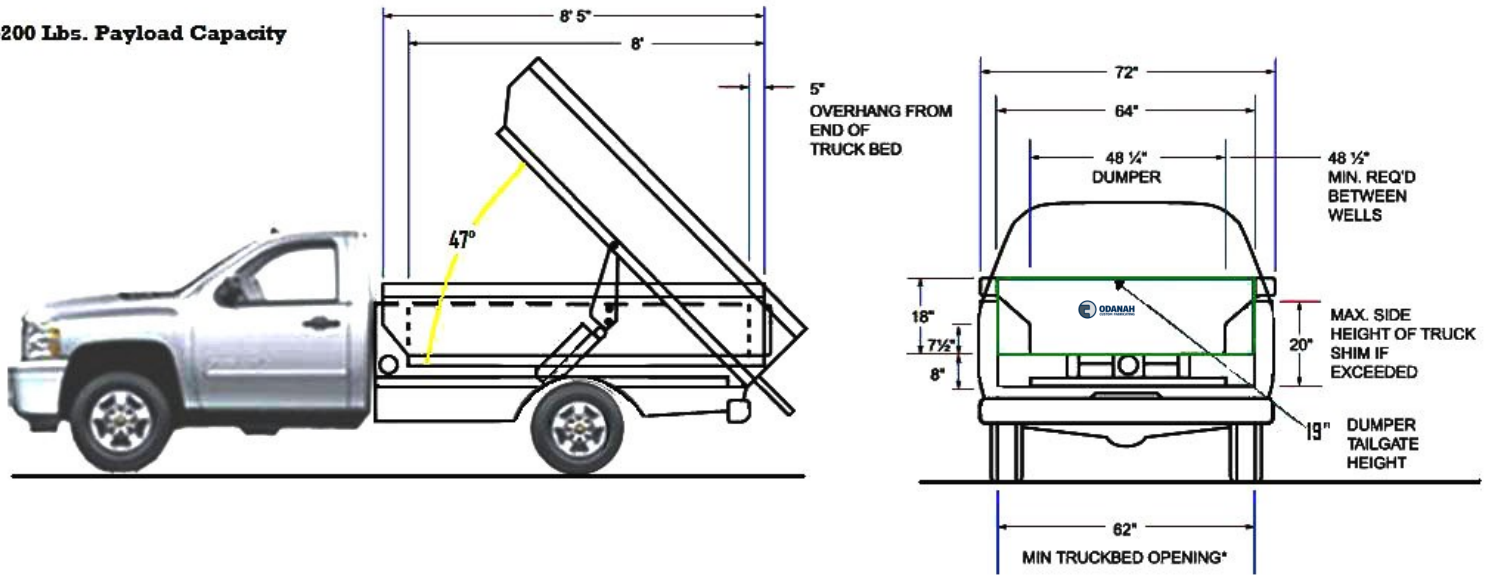

The OCF Dumper is EZ to install, EZ to use, EZ to buy, and EZ on the pocketbook.

STANDARD FEATURES

- Power Up and Gravity Down
- 12v Single Action Pump
- Hauls up to 5200 Pounds
- 10 Gauge Steel Floor
- 12 Gauge Steel Sides
- 2 Bolt Clamp Downs
- Stake Pockets
- Single Mounted Hoist and Pump
- Dual Action Removable Tailgate
- Remote Control
- Thread and Grease Fittings on Pivots
- Durable Powder-coat Finish

Options

- Custom Colors
- Stainless Steel
- Cab Protector
- Tarp Kit
- Side Extenders (adds 5+ yards)
- Wireless Remote (keychain style)

Models

- Short Bed 6 ½'
- Long Bed 8'

5200 Lbs. Payload Capacity

Specifications

Bed Floor Size: Inside Dim.	48.5" x 96"
Overall Measurement	72" x 96.5"
Payload Capacity	5,200 lbs
Unit Weight	860 lbs
Volume Capacity	2 cubic yards
Cycle Up Time: Loaded	30 seconds
Dump Angle	47 degrees
Frame Construction	Hot Rolled Steel C Channel
Side Steel	12 gauge
Deck Steel	10 gauge
Tailgate	Dual acting-removable
Energy Source	Vehicle (12volt)
Cylinder	Hoist and hydraulic pump
Hydraulics	Power up / Gravity down
Remote Control	Standard
Expansion Features	8 stake pockets
Lubrication	Grease fittings on pivots
Installation	2 bolt-down clamps
Standard Color	Black (Other colors available)
Warranty	1 Year