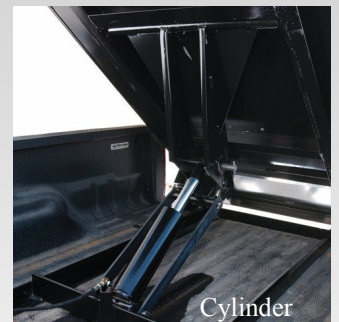

Never unload your truck by hand again. The hydraulically-operated OCF Dumper unloads your contents with the push of a button. In less than 30 seconds, 5200lbs or two cubic yards of material is unloaded with absolutely no manual labour! The ideal solution for firewood, topsoil, gravel, mulch, grain, or whatever needs to be dumped.

The OCF Dumper is EZ to install, EZ to use, EZ to buy, and EZ on the pocketbook.

STANDARD FEATURES

- Power Up and Gravity Down
- 12v Single Action Pump
- Hauls up to 5200 Pounds
- 10 Gauge Steel Floor
- 12 Gauge Steel Sides
- 2 Bolt Clamp Downs
- Stake Pockets
- Single Mounted Hoist and Pump
- Dual Action Removable Tailgate
- Remote Control
- Thread and Grease Fittings on Pivots
- Durable Powder-coat Finish

Bed Floor Size: Inside Dim.	48.5" x 96"
Overall Measurement	72" x 96.5"
Payload Capacity	5,200 lbs
Unit Weight	860 lbs
Volume Capacity	2 cubic yards
Cycle Up Time: Loaded	30 seconds
Dump Angle	47 degrees
Frame Construction	Hot Rolled Steel C Channel
Side Steel	12 gauge
Deck Steel	10 gauge
Tailgate	Dual acting-removable
Energy Source	Vehicle (12volt)
Cylinder	Hoist and hydraulic pump
Hydraulics	Power up / Gravity down
Remote Control	Standard
Expansion Features	8 stake pockets
Lubrication	Grease fittings on pivots
Installation	2 bolt-down clamps
Standard Color	Black (Other colors available)
Warranty	1 Year

Side Extenders

Tarp Kit & Cab Protector

Double Acting Tailgate

12v Electric Pump

Cylinder

Remote control