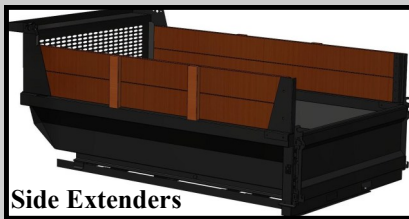

ODANAH
CUSTOM FABRICATING

Truck Insert

KING OF THE JOB SITE

Landscapers | Builders | Handymen | Farmers | Contractors

Description

The OCF Dumper insert instantly turns your pickup truck into a dump truck for a fraction of the cost! And, it will outlast your truck.

The OCF Dumper is EZ to install, EZ to use, EZ to buy, and EZ on the pocketbook.

STANDARD FEATURES

- Power Up and Gravity Down
- 12v Single Action Pump
- Hauls up to 5200 Pounds
- 10 Gauge Steel Floor
- 12 Gauge Steel Sides
- 2 Bolt Clamp Downs
- Stake Pockets
- Single Mounted Hoist and Pump
- Dual Action Removable Tailgate
- Remote Control
- Thread and Grease Fittings on Pivots
- Durable Powder-coat Finish

Options

- Custom Colors
- Stainless Steel
- Cab Protector
- Tarp Kit
- Side Extenders (adds 5+ yards)
- Wireless Remote (keychain style)

Models

- Short Bed 6 ½'
- Long Bed 8'

5200 Lbs. Payload Capacity

Specifications

Bed Floor Size: Inside Dim.	48.5" x 96"
Overall Measurement	72" x 96.5"
Payload Capacity	5,200 lbs
Unit Weight	860 lbs
Volume Capacity	2 cubic yards
Cycle Up Time: Loaded	30 seconds
Dump Angle	47 degrees
Frame Construction	Hot Rolled Steel C Channel
Side Steel	12 gauge
Deck Steel	10 gauge
Tailgate	Dual acting-removable
Energy Source	Vehicle (12volt)
Cylinder	Hoist and hydraulic pump
Hydraulics	Power up / Gravity down
Remote Control	Standard
Expansion Features	8 stake pockets
Lubrication	Grease fittings on pivots
Installation	2 bolt-down clamps
Standard Color	Black (Other colors available)
Warranty	1 Year